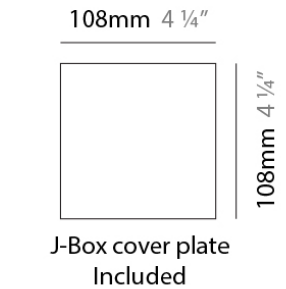

NEVA SURFACE

D93165

PROJECT	
TYPE	
NOTES	
QUANTITY	
DATE	

GENERAL

Series: Neva
Brand: Milan
Division: Design
Mounting Type: Surface
Mounting Location: Wall
Subcategory: Uplight

PHYSICAL

Shape: Rectangle
Length (mm): 128
Length (in): 5 1/16
Height (mm): 85
Height (in): 3 3/8
Extension (mm): 117
Extension (in): 4 5/8
Light Distribution: Direct / Indirect
Weight (kg): 1.4
Weight (lbs): 3
Fixture Finish: WHI
Fixture Material: Metal

ELECTRICAL

Lamp Type: LED
Max. Wattage Per Lamp (W): 10
Dimming: Non-Dimmable
Driver Included: Yes
Driver Location: Integrated
Driver Type: Constant Current
Driver Class: Class 2
Housing: ENCP3
Input Voltage (V): 120
Upon Request: Dimmable option available with remote driver upon request

LED

Number of LEDs: 1
Color Temperature (°K): 2700
Nominal Lumen (lm): 1010
CRI: >80 CRI

OPTICAL

Reflector°: 50

RATINGS AND CERTIFICATIONS

Certified By: CSA Certified to UL and CSA Standards
IP rating: IP20

128mm 5 1/16"

117mm 4 5/8"