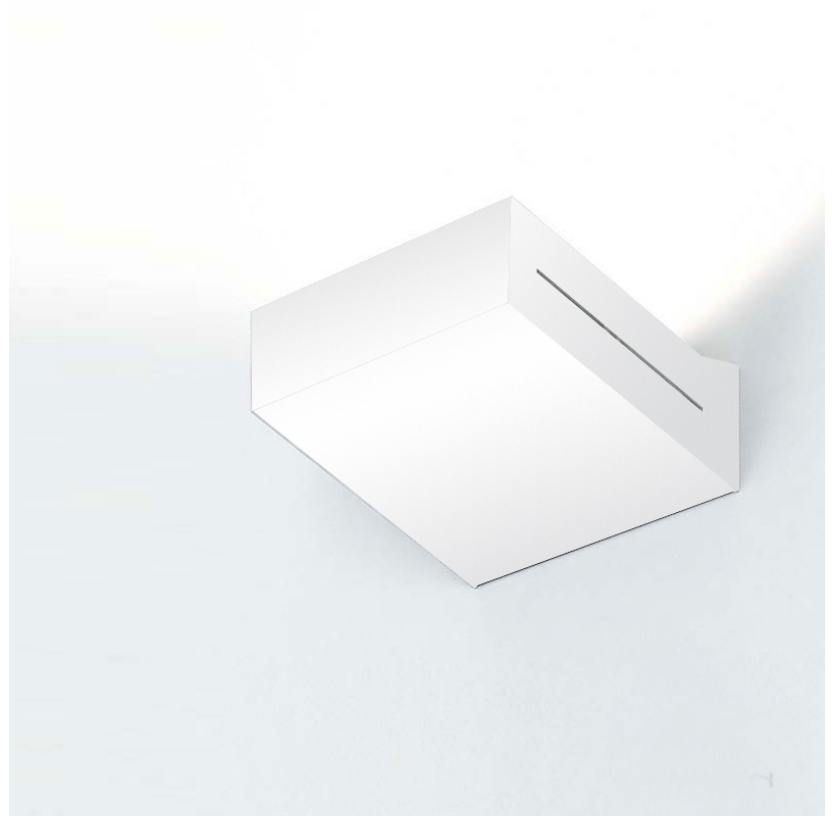

NEVA SURFACE

D93165

PROJECT	
TYPE	
NOTES	
QUANTITY	
DATE	

GENERAL

Series: Neva
Brand: Milan
Division: Design
Mounting Type: Surface
Mounting Location: Wall
Subcategory: Uplight

PHYSICAL

Shape: Rectangle
Length (mm): 128
Length (in): 5 1/16
Height (mm): 85
Height (in): 3 3/8
Extension (mm): 117
Extension (in): 4 5/8
Light Distribution: Direct / Indirect
Weight (kg): 1.4
Weight (lbs): 3
Fixture Finish: WHI
Fixture Material: Metal

ELECTRICAL

Lamp Type: LED
Max. Wattage Per Lamp (W): 10
Dimming: Non-Dimmable
Driver Included: Yes
Driver Location: Integrated
Driver Type: Constant Current
Driver Class: Class 2
Housing: ENCP3
Input Voltage (V): 120
Upon Request: Dimmable option available with remote driver upon request

LED

Number of LEDs: 1
Color Temperature (°K): 2700
Nominal Lumen (lm): 1010
CRI: >80 CRI

OPTICAL

Reflector°: 50

RATINGS AND CERTIFICATIONS

Certified By: CSA Certified to UL and CSA Standards
IP rating: IP20