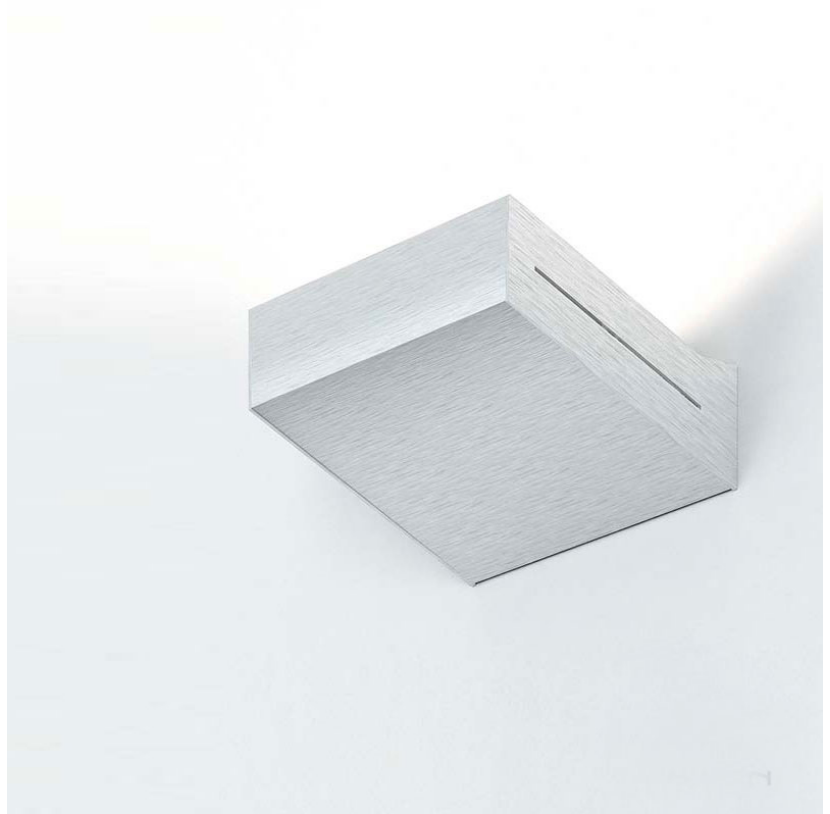

NEVA SURFACE

D93164

PROJECT	
TYPE	
NOTES	
QUANTITY	
DATE	

GENERAL

Series: Neva
Brand: Milan
Division: Design
Mounting Type: Surface
Mounting Location: Wall
Subcategory: Uplight

PHYSICAL

Shape: Rectangle
Length (mm): 128
Length (in): 5 1/16"
Height (mm): 85
Height (in): 3 3/8"
Extension (mm): 117
Extension (in): 4 5/8"
Light Distribution: Direct / Indirect
Weight (kg): 1.4
Weight (lbs): 3
Fixture Finish: SST
Fixture Material: Metal

128mm 5 1/16"

108mm 4 1/4"

J-Box cover plate
Included

108mm 4 1/4"

85mm 3 3/8"

117mm 4 5/8"

NEVA SURFACE

D93165

PROJECT	
TYPE	
NOTES	
QUANTITY	
DATE	

GENERAL

Series: Neva
 Brand: Milan
 Division: Design
 Mounting Type: Surface
 Mounting Location: Wall
 Subcategory: Uplight

PHYSICAL

Shape: Rectangle
 Length (mm): 128
 Length (in): 5 1/16
 Height (mm): 85
 Height (in): 3 3/8
 Extension (mm): 117
 Extension (in): 4 5/8
 Light Distribution: Direct / Indirect
 Weight (kg): 1.4
 Weight (lbs): 3
 Fixture Finish: WHI
 Fixture Material: Metal

PHYSICAL

Shape: Rectangle
 Length (mm): 253
 Length (in): 9 ¹⁵/₁₆"
 Height (mm): 85
 Height (in): 3 ³/₈"
 Extension (mm): 117
 Extension (in): 4 ⁵/₈"
 Light Distribution: Direct / Indirect
 Weight (kg): 1.8
 Weight (lbs): 4
 Fixture Finish: SST
 Fixture Material: Metal